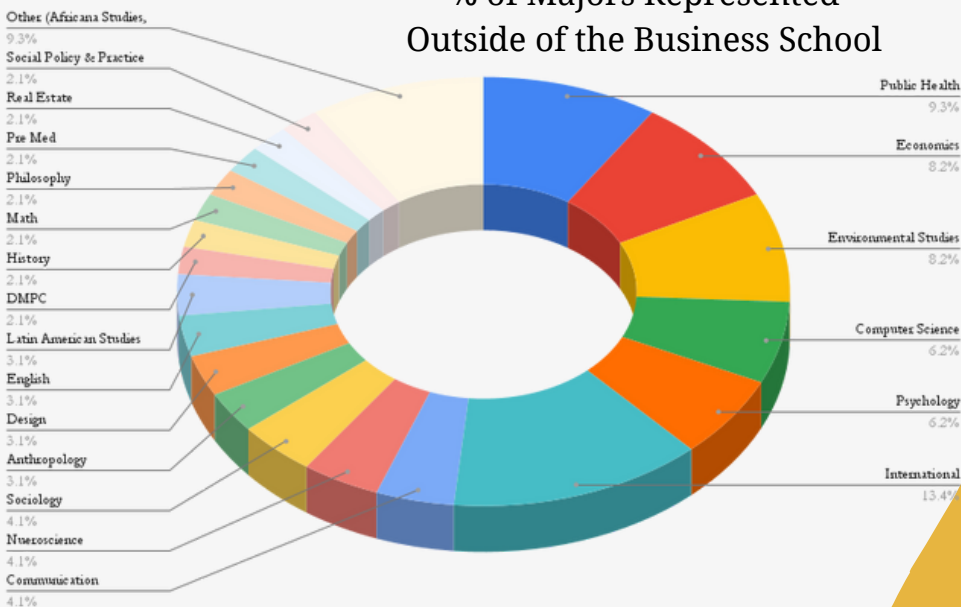

Integrity

Service

Unity

Over 120 active Brothers

% of Majors Represented Outside of the Business School

BECOMING A SPONSOR

Silver \$250

- official feature on our website
- Social Media Post for *one semester*

Yellow Rose \$500

- official feature on our website
- Social Media Post for *one semester*
- Access to Brother Resume Book for *one semester*

Sapphire \$1000

- official feature on our website
- Social Media post for *one semester*
- Access to Brother Resume Book for *one semester*
- Logo on promotional material for a semester event
- Distribution of promotional materials
- Company Information session during Chapter Meeting